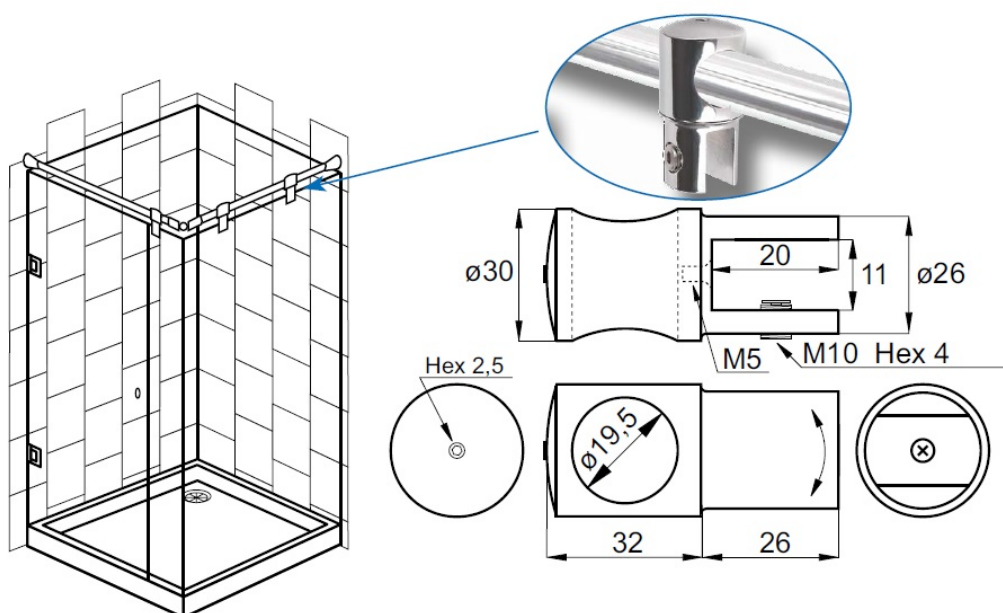

PRODUCT SHEET

Description:

Bar To Glass Centre Bracket, F/ø19mm Tube, SS-Look, 8-10mm Glass, W/Open Bar Hole

Item number:

15.26.103-6

Units	Box	Carton	HS Code	Barcode
Pcs.	1	50	8302419000	
				5704866506274